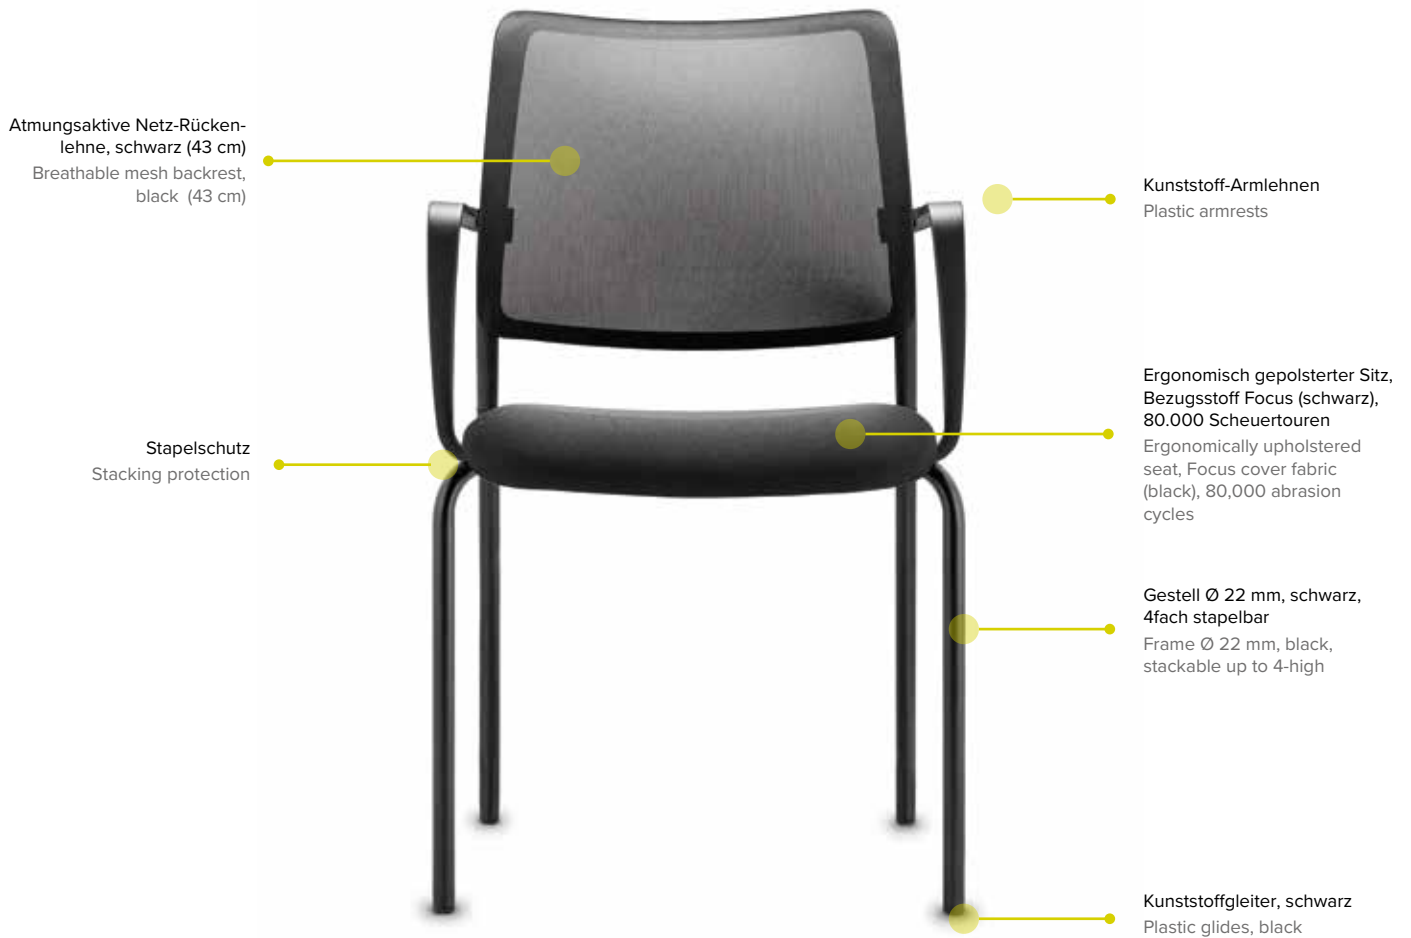

reddot award 2019
winner

SC 9256
+ Armlehnen | Armrests AB17KGS